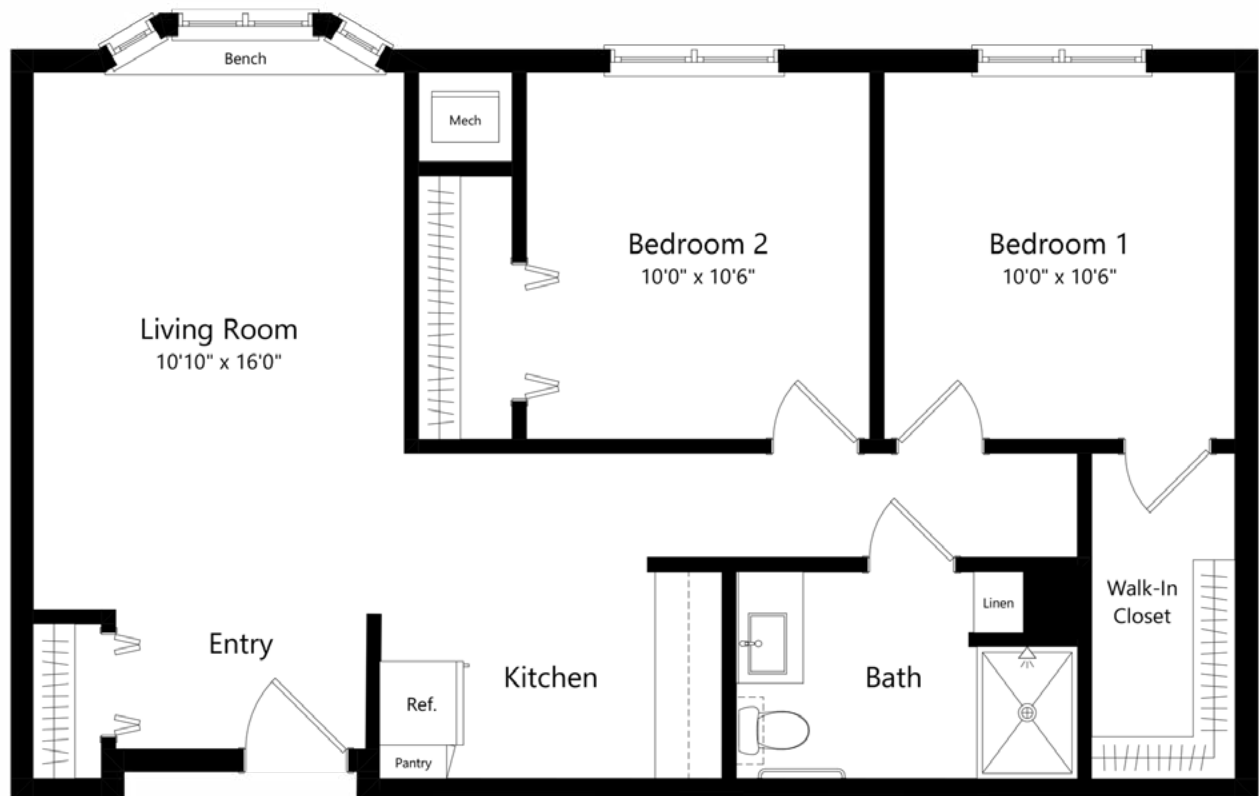

Assisted Living

Two Bedroom Floor Plan

2 Bedrooms | 1 Bathroom | 746 Square Feet

Assisted Living

Two Bedroom Floor Plan

2 Bedrooms | 1 Bathroom | 746 Square Feet