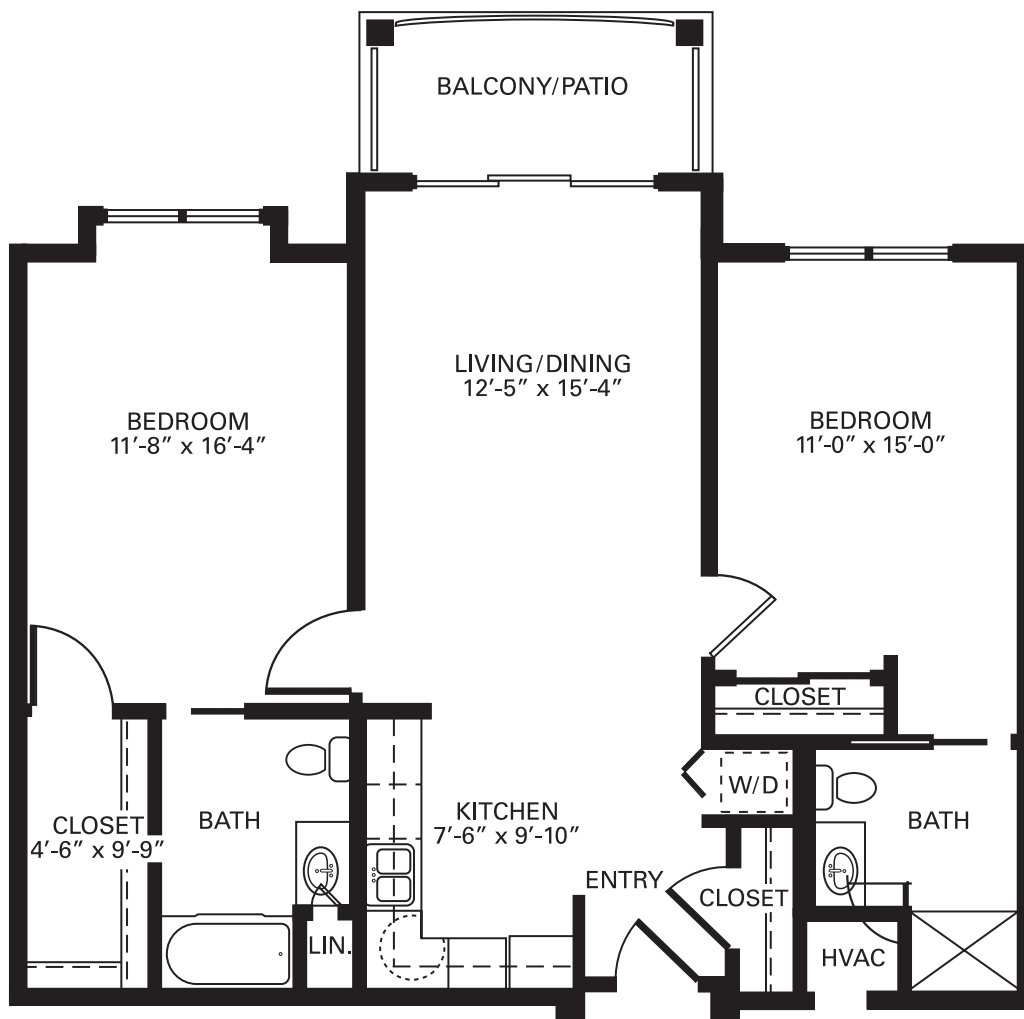

## Two Bedroom Classic Floor Plan

2 Bedrooms | 2 Bathrooms | 1,070 Square Feet