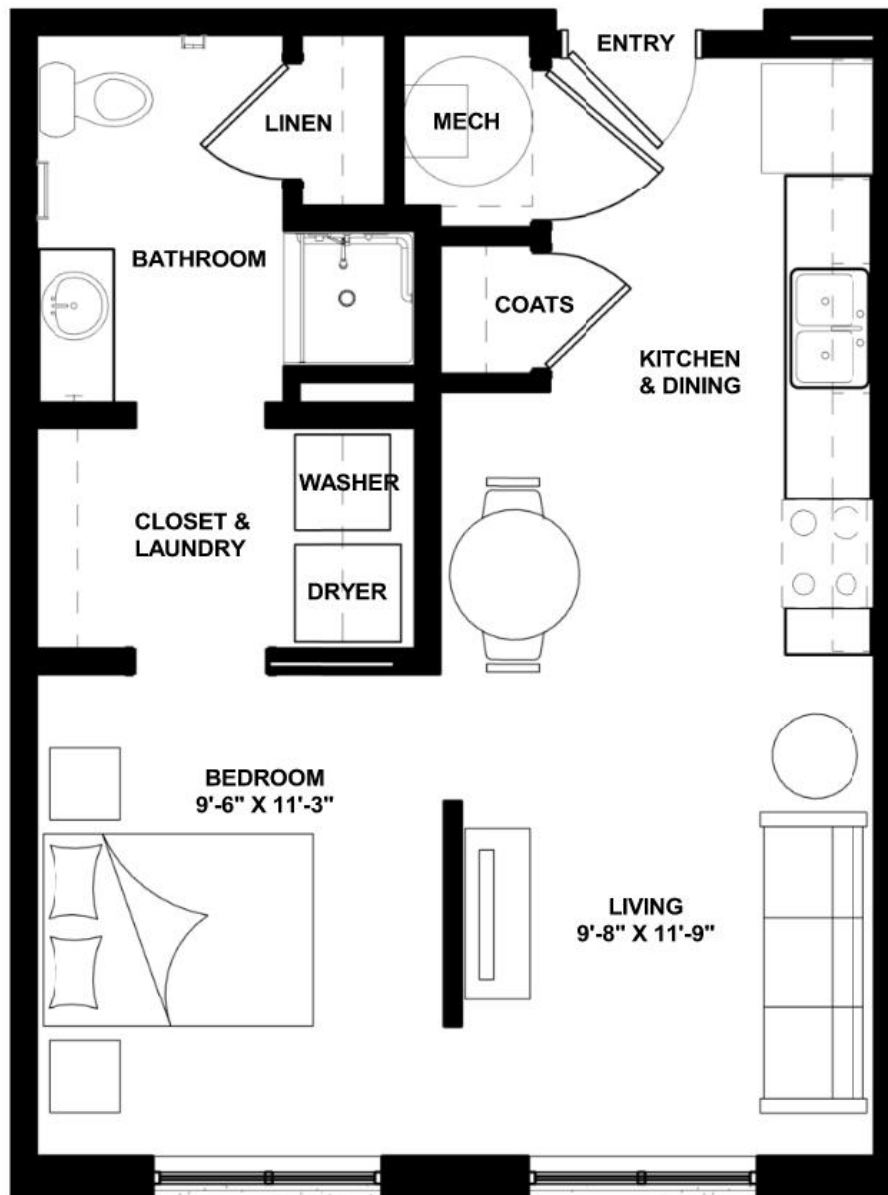

Graceview Courtyard

Independent Living

Efficiency

505 sq. ft.

Immanuel.com

Graceview Courtyard

an  Immanuel community