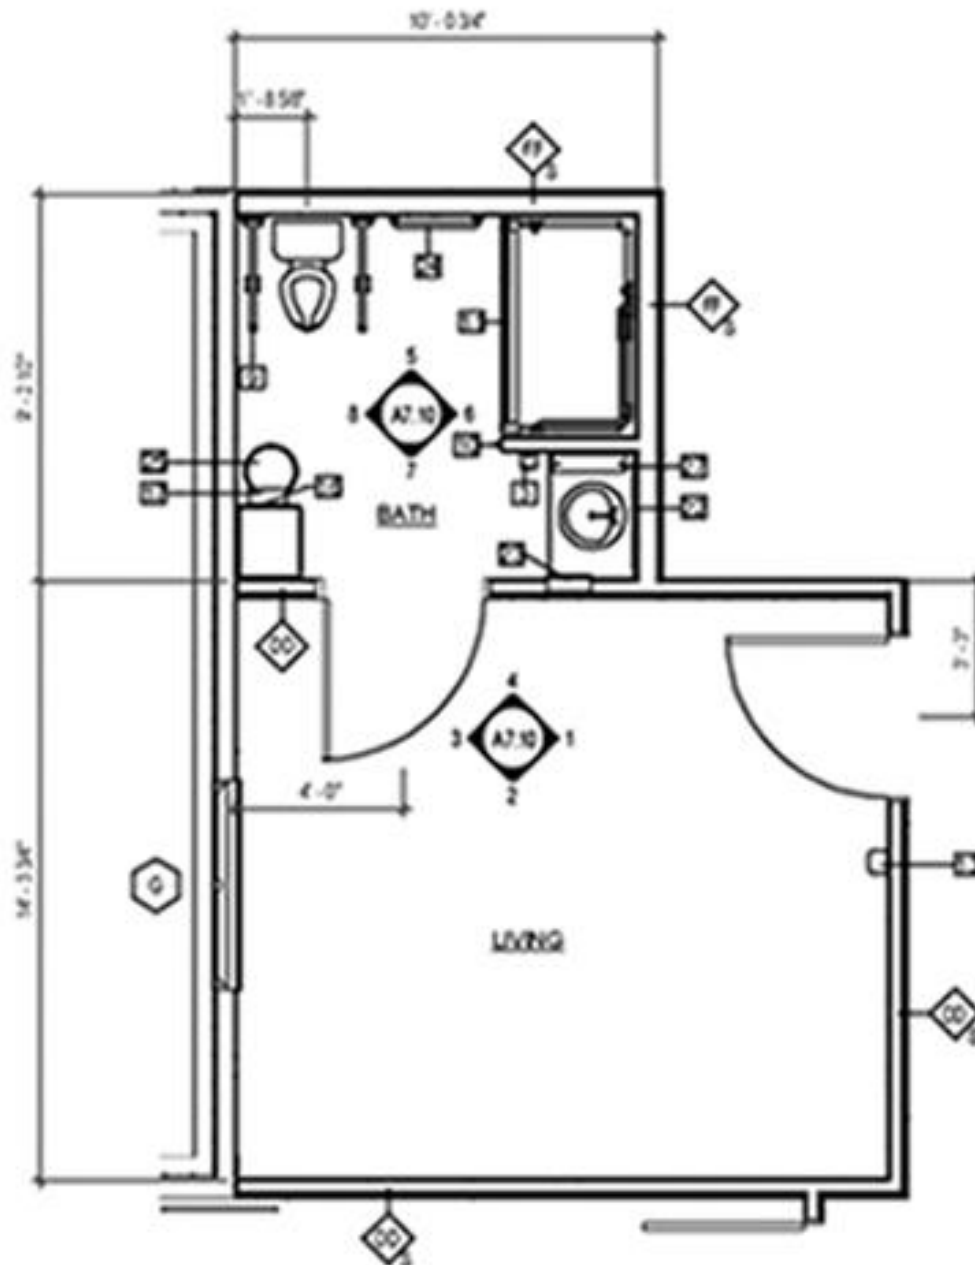

## Immanuel Fontenelle Floor Plans

Private Room, 832 sq. ft. x 475 sq. ft.

Semi-Private Room