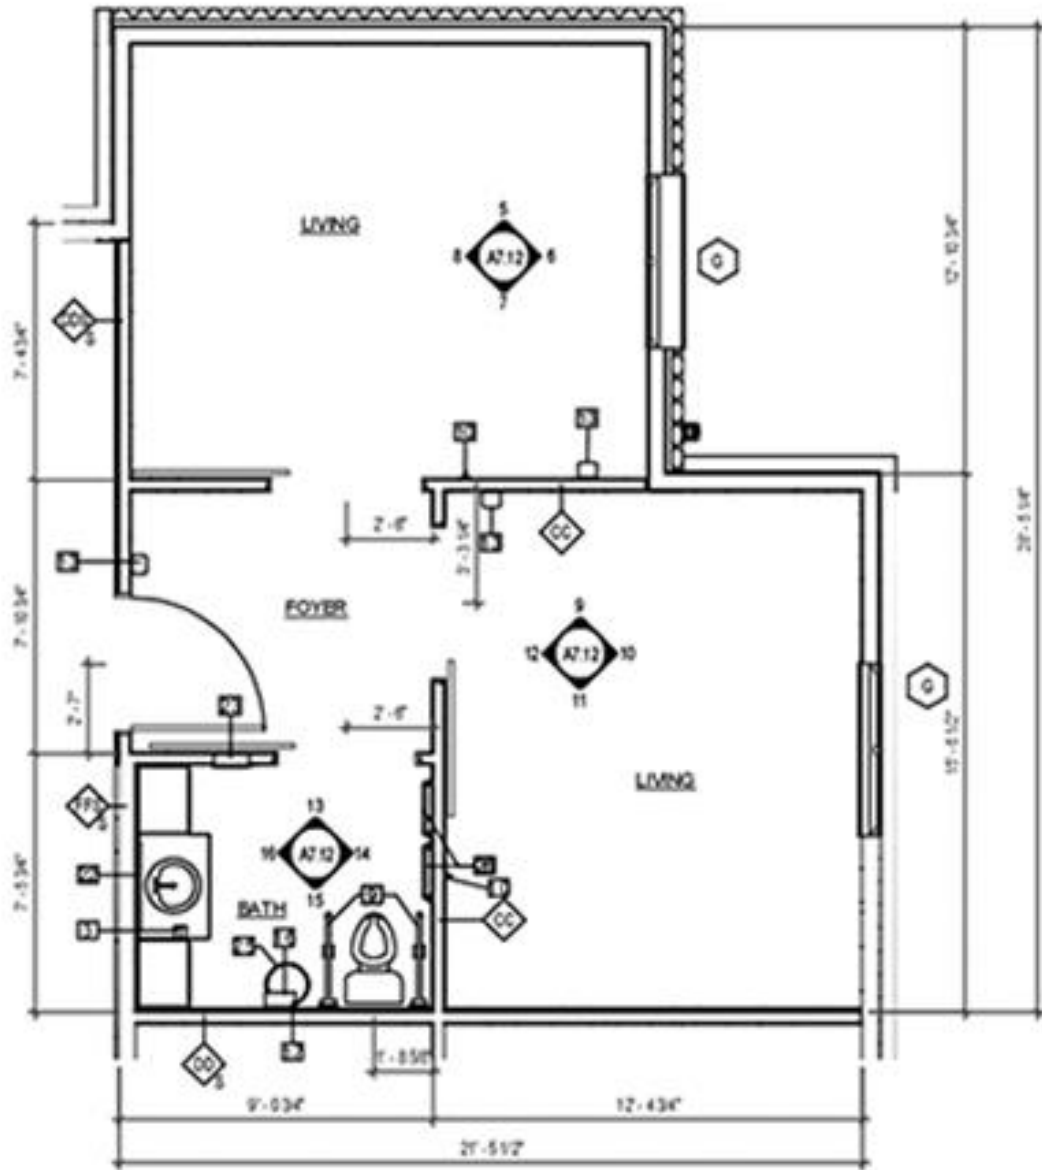

## Immanuel Fontenelle Floor Plans

Private Room, 832 sq. ft. x 475 sq. ft.

Semi-Private Room